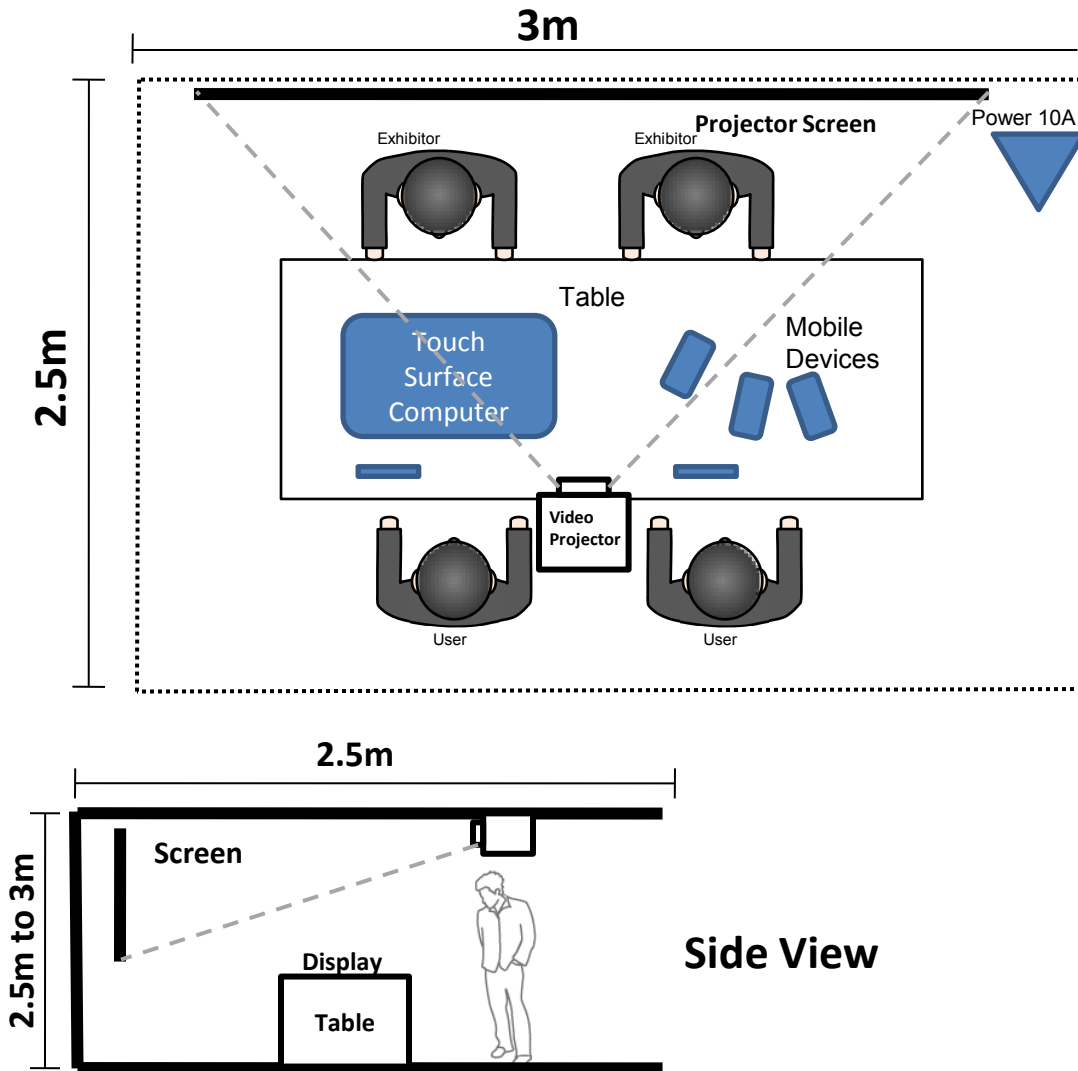

Submission ID : Submission Title

Equipment : PC x 1, Projector x 1, Mobile Touch Devices x2

Required space : 2.5m x 3m

Power requirements : 500w

Hardware requirements : Projector Screen

Light requirement : Not extremely bright area